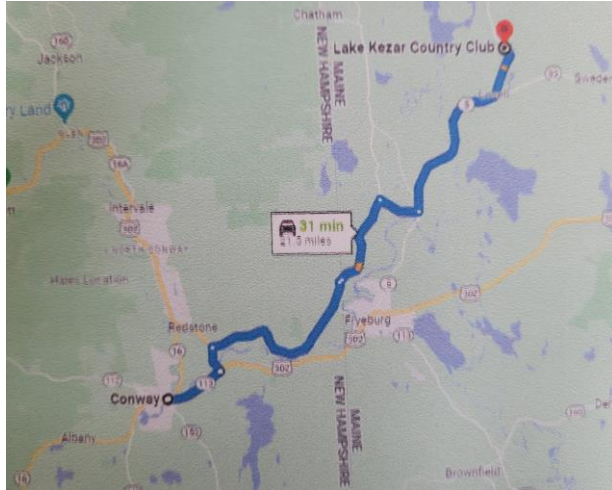

Directions to LKCC from Conway or North Conway during Fryeburg Fair week to avoid traffic.

Turn onto E Conway Rd-Left or right depending on where you are coming from.

6.5 mi

Entering Maine

0.1 mi

Continue onto W Fryeburg Rd

3.3 mi

Turn **right** onto Corn Shop Rd

1.4 mi

Turn left onto ME-5 N-Follow Rte 5 to Lovell, Maine

Coming from Portland area, use 302W. Turn right on Knights Hill Road, then follow Rte 5 to LKCC.